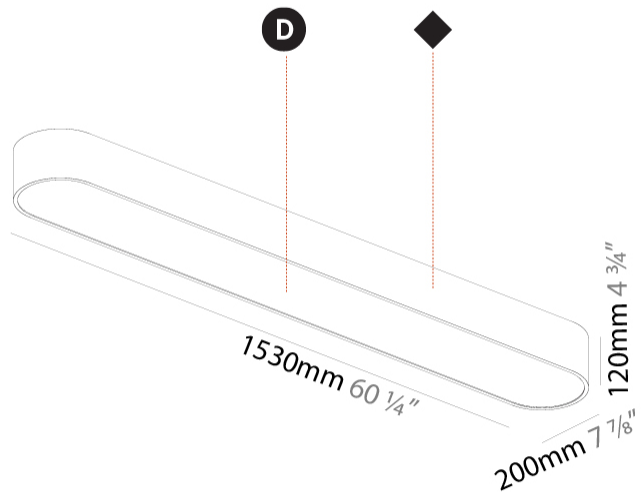

1. To build a product code in our configurator select the specify button on the base model # product page
2. To build a manual product code on this datasheet choose from the options listed below in blue font and add the suffix to the base model #

GENERAL

Series: Smoothy
Subseries: Smoothline
Brand: Prolicht
Division: Architectural
Mounting Type: Surface
Mounting Location: Ceiling
Subcategory: Ambient

PHYSICAL

Shape: Oval
Length (mm): 1530
Length (in): 60 1/4
Width (mm): 200
Width (in): 7 7/8
Height (mm): 120
Height (in): 4 3/4
Light Distribution: Direct
Diffuser: PMMA - Opal or Micro-Prism
Fixture Finish: SSR / BKV / CWI / CRY / HAB / UFT / ITA / RUA / FTG / MYG / LOD / PUS / FRO / FUP / KIA / POP / BLS / SPG / MEY / GOH / GUM / CHC / COM / ABZ / JAG / OBR / MOS / ROR
Fixture Material: Extruded Aluminum / Steel

ELECTRICAL

Lamp Type: LED (Zhaga Standard)
Input Wattage (W): 52
Total Output Wattage (W): 45
Dimming: Tri-Mode (Non-Dimming and Phase Dimming (120Vac only) and 0-10V Dimming)
Driver Included: Yes
Driver Location: Integrated
Driver Type: Constant Current - Universal
Driver Class: Class 2
Input Voltage (V): 120 - 277
Constant Current (MA): 500

LED

Color Temperature (°K): 3000 / 3500 / 4000
Max. Delivered Lumen (lm): 3650 / 3930 / 4010
CRI: >80 CRI
Lamp Life (hrs): 50000

OPTICAL

RATINGS AND CERTIFICATIONS

Certified By: Certified for North American Standards
IP rating: IP20